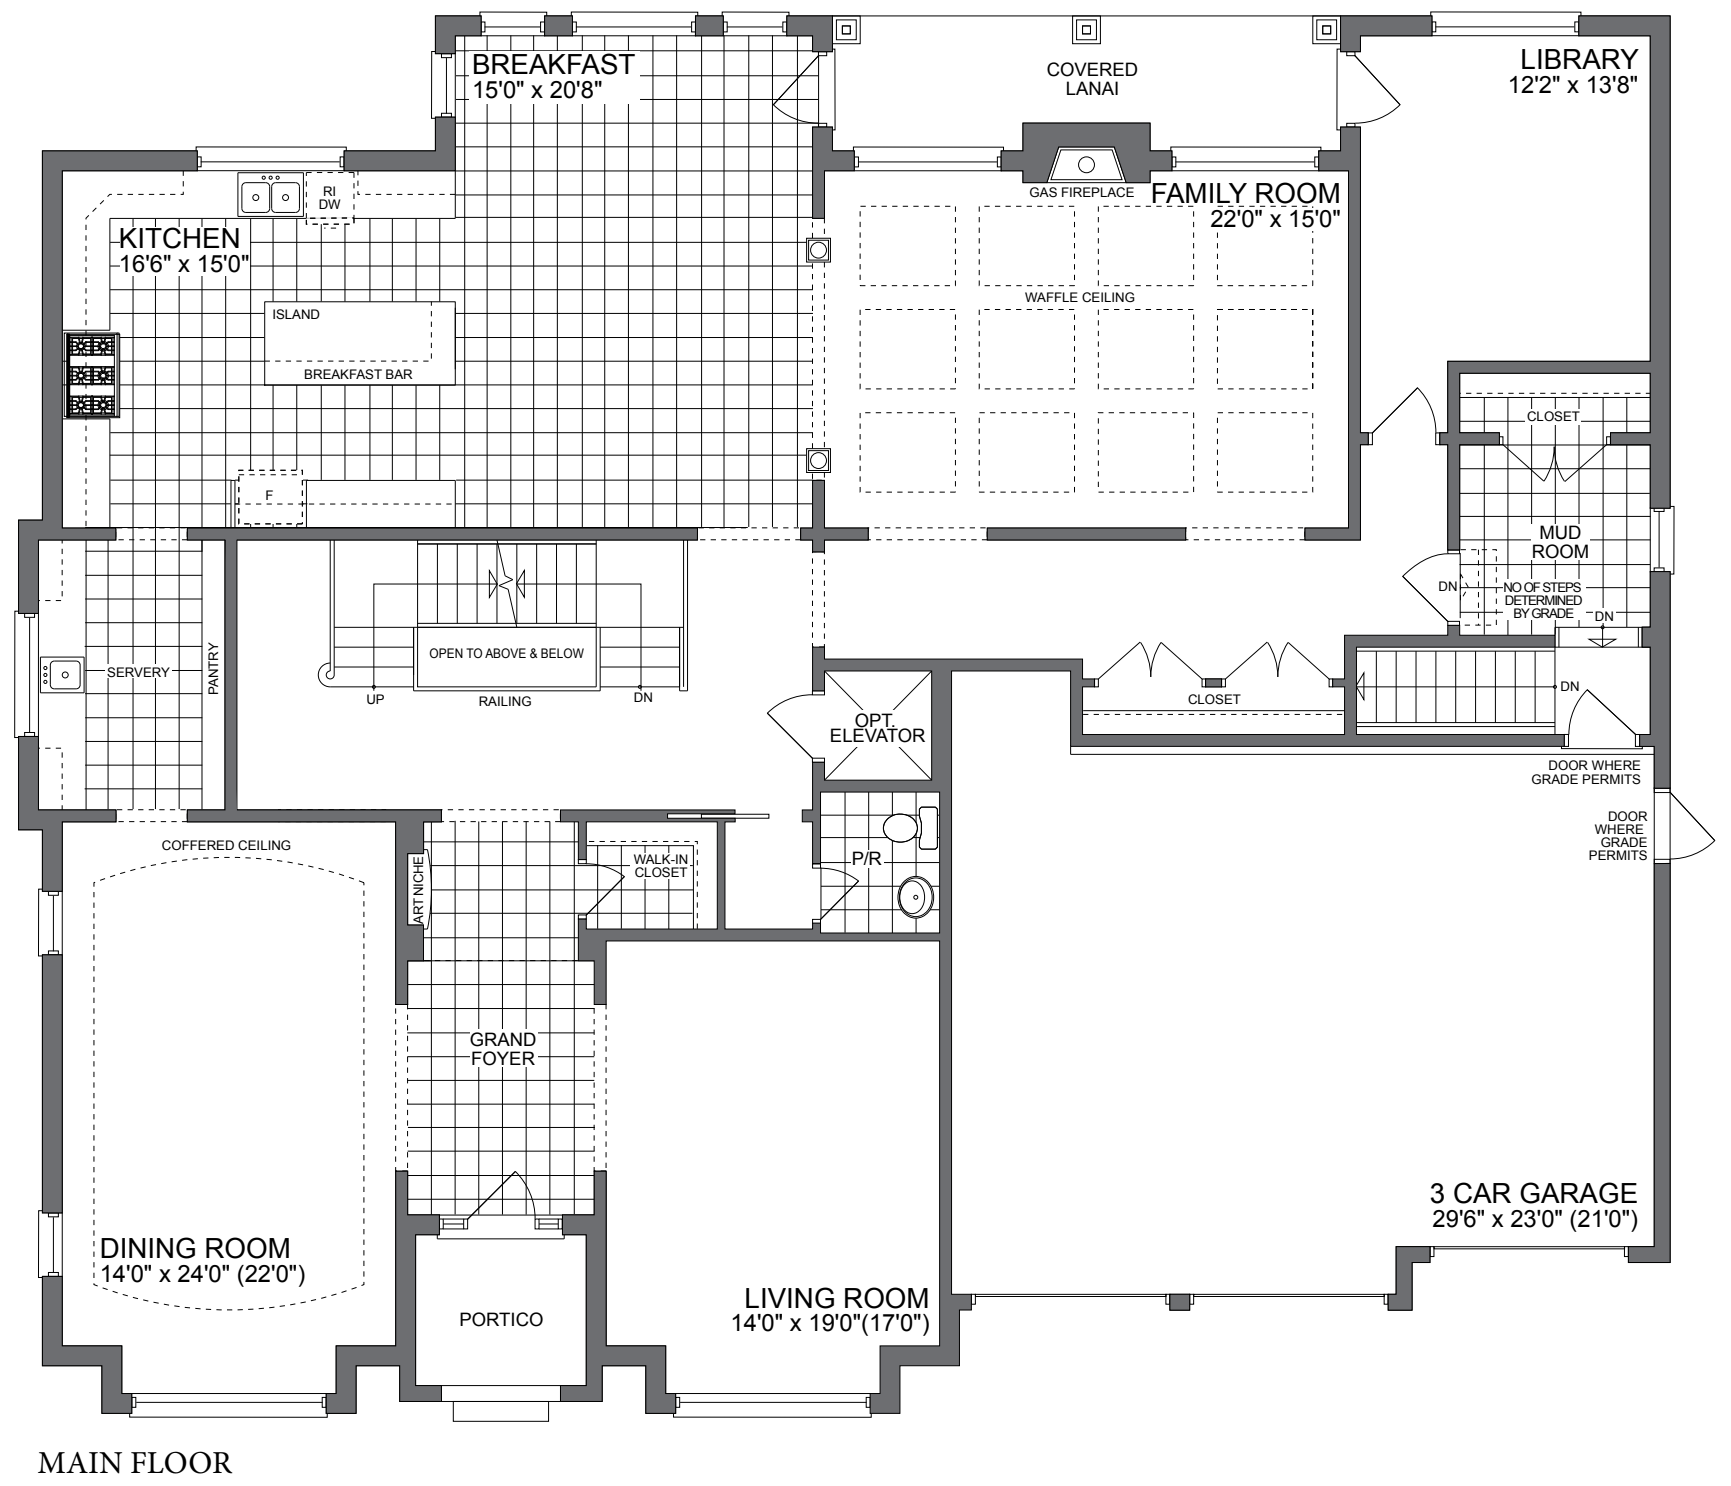

ARTIST'S CONCEPT

ELEVATION A

THE BUCKINGHAM

6,336 SQ. FT.

Plans and specifications are subject to change without notice. E. & O. E. Actual usable floor space may vary from the stated floor area. All renderings are artist's concept.