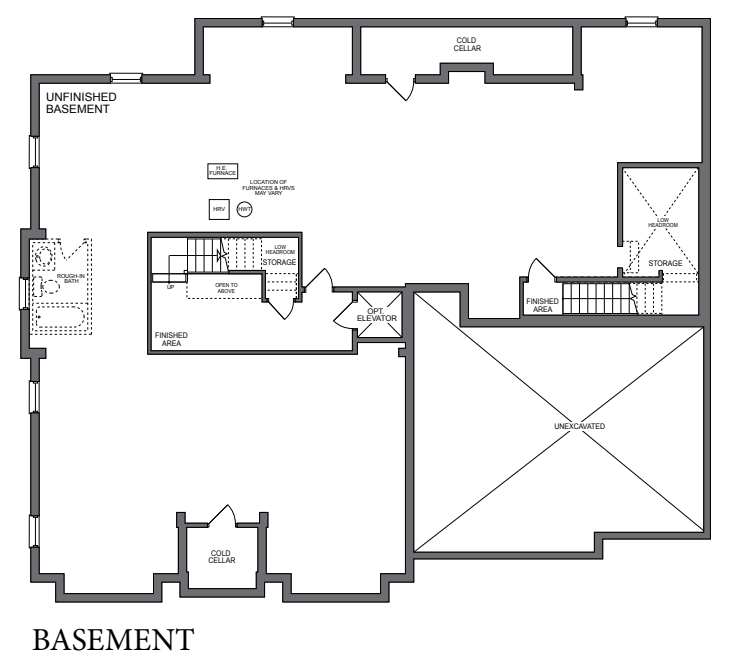

ARTIST'S CONCEPT

ELEVATION A

THE BUCKINGHAM

6,336 SQ. FT.

Plans and specifications are subject to change without notice. E. & O. E. Actual usable floor space may vary from the stated floor area. All renderings are artist's concept.