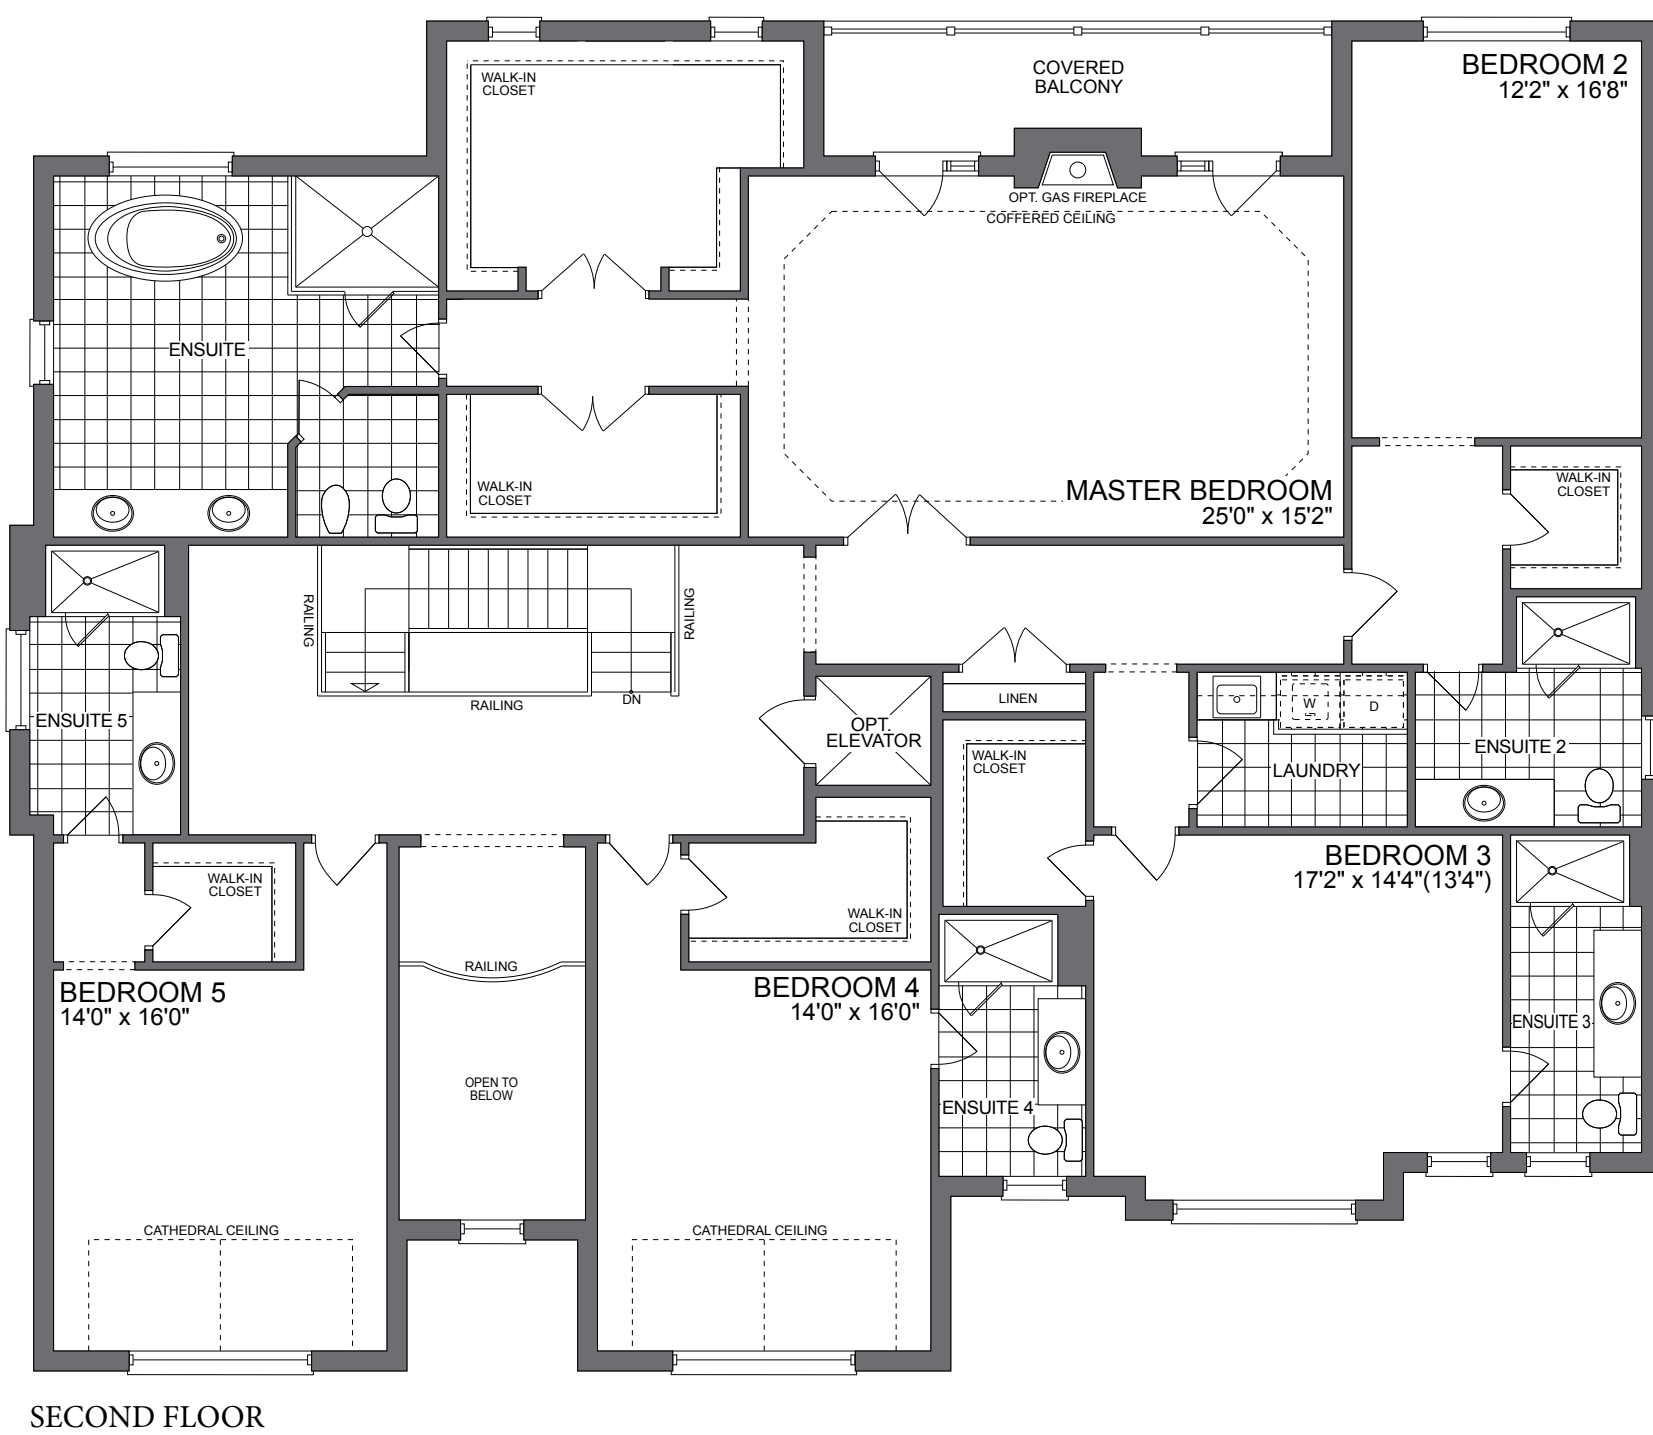

ARTIST'S CONCEPT

ELEVATION A

THE BUCKINGHAM

6,336 SQ. FT.

Plans and specifications are subject to change without notice. E. & O. E. Actual usable floor space may vary from the stated floor area. All renderings are artist's concept.