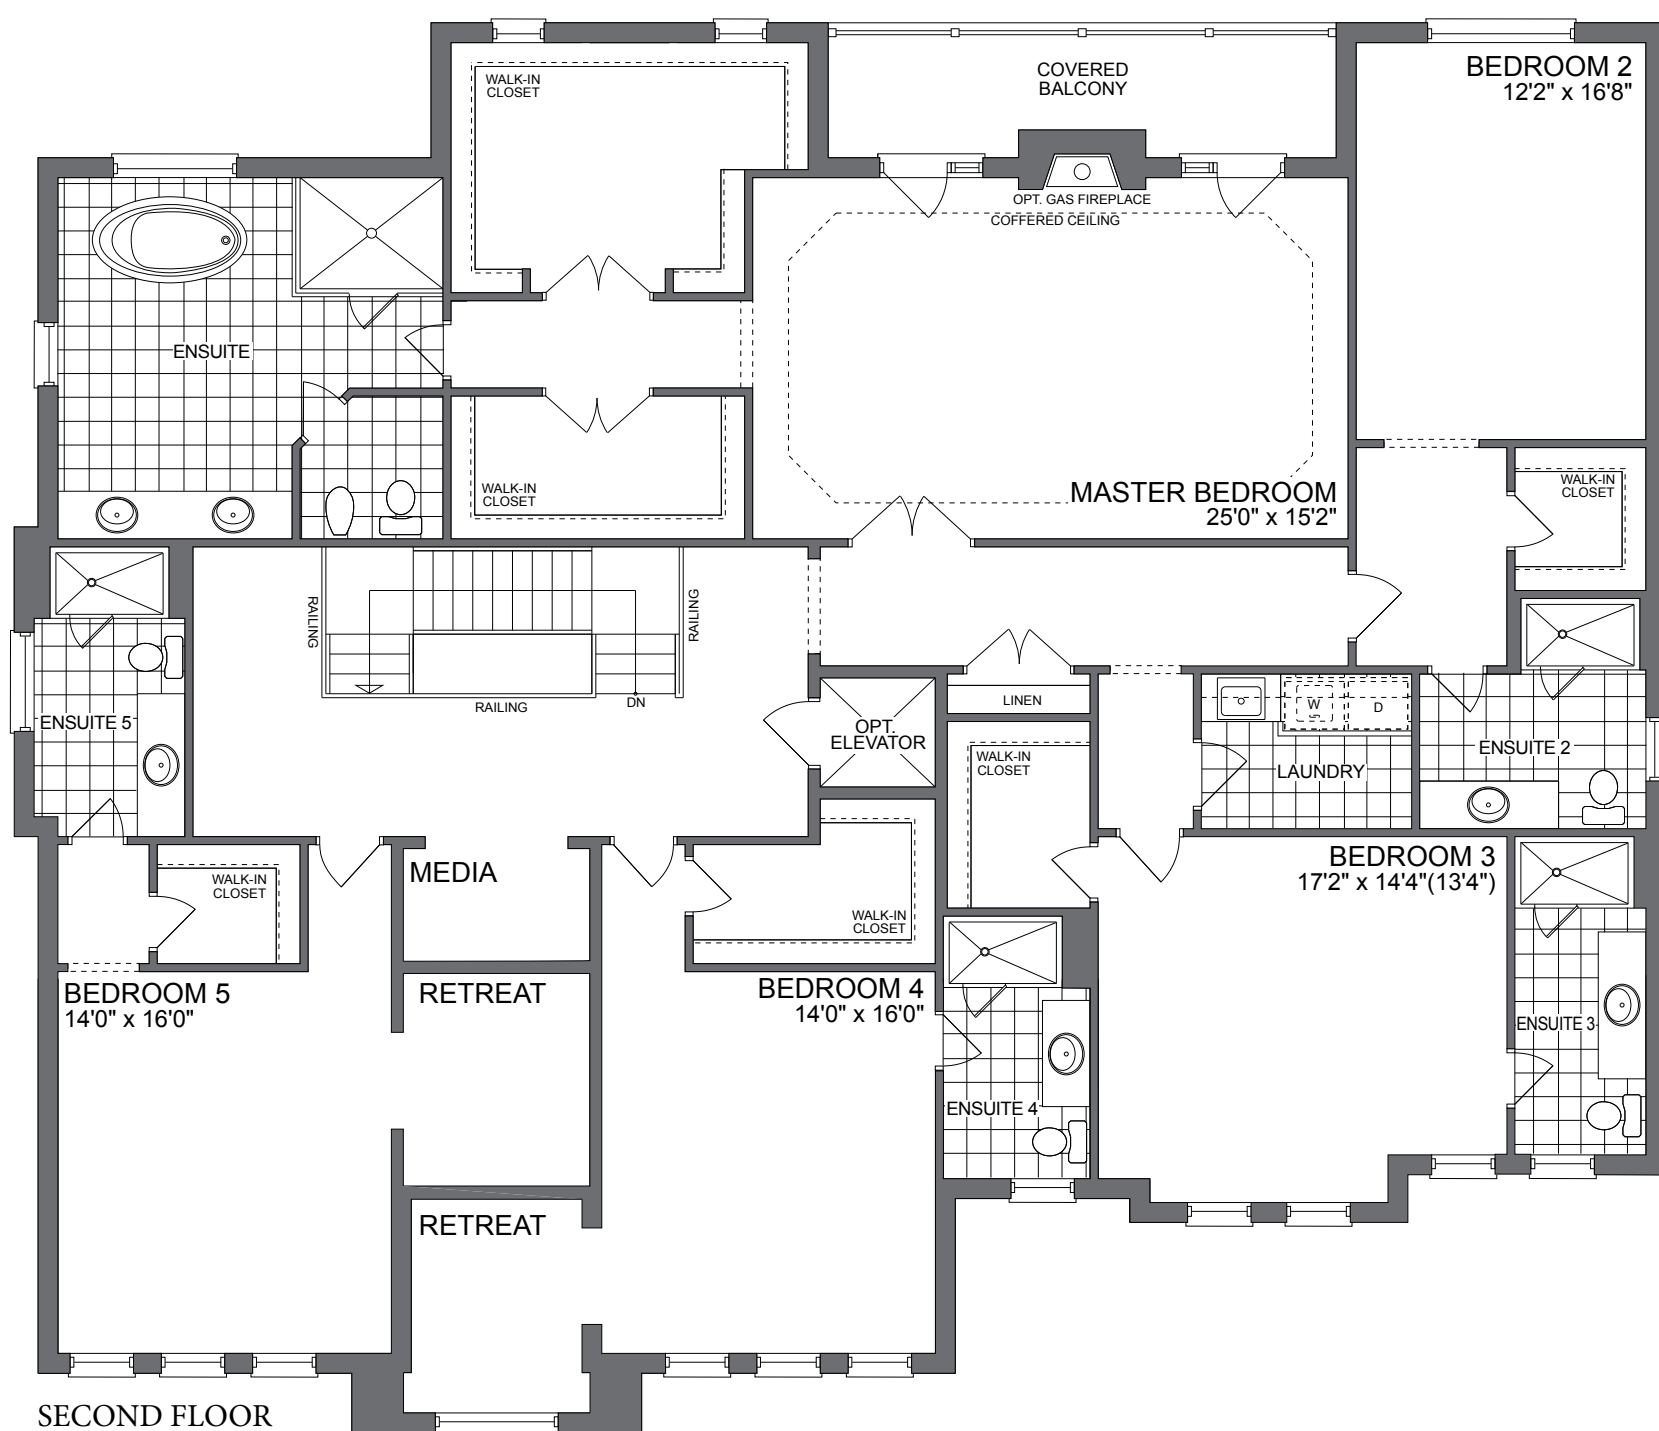

**THE KENSINGTON**  
6,445 SQ. FT.

Plans and specifications are subject to change without notice. E. & O. E. Actual usable floor space may vary from the stated floor area. All renderings are artist's concept.