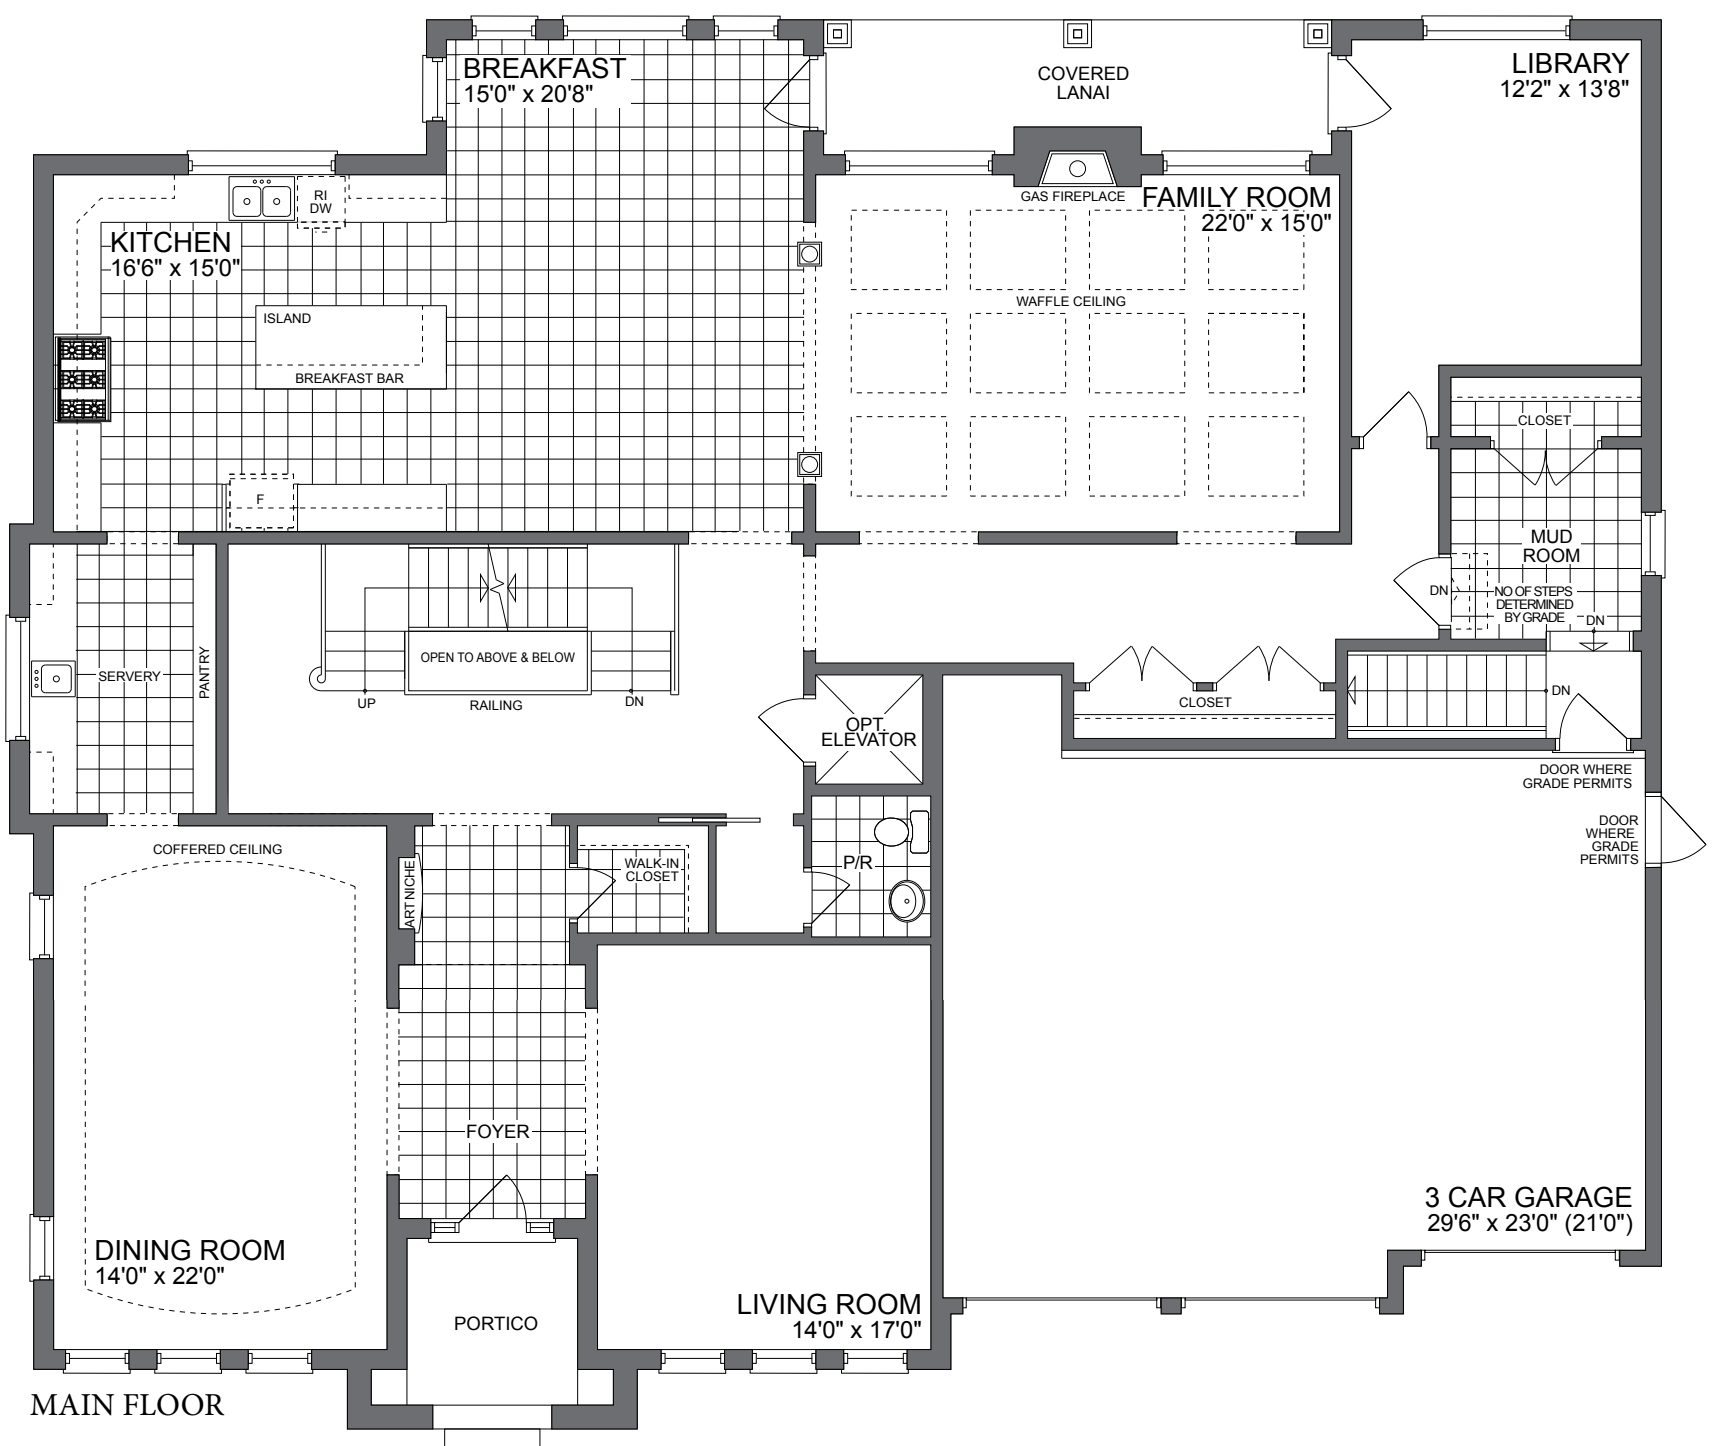

**THE KENSINGTON**  
6,445 SQ. FT.

Plans and specifications are subject to change without notice. E. & O. E. Actual usable floor space may vary from the stated floor area. All renderings are artist's concept.