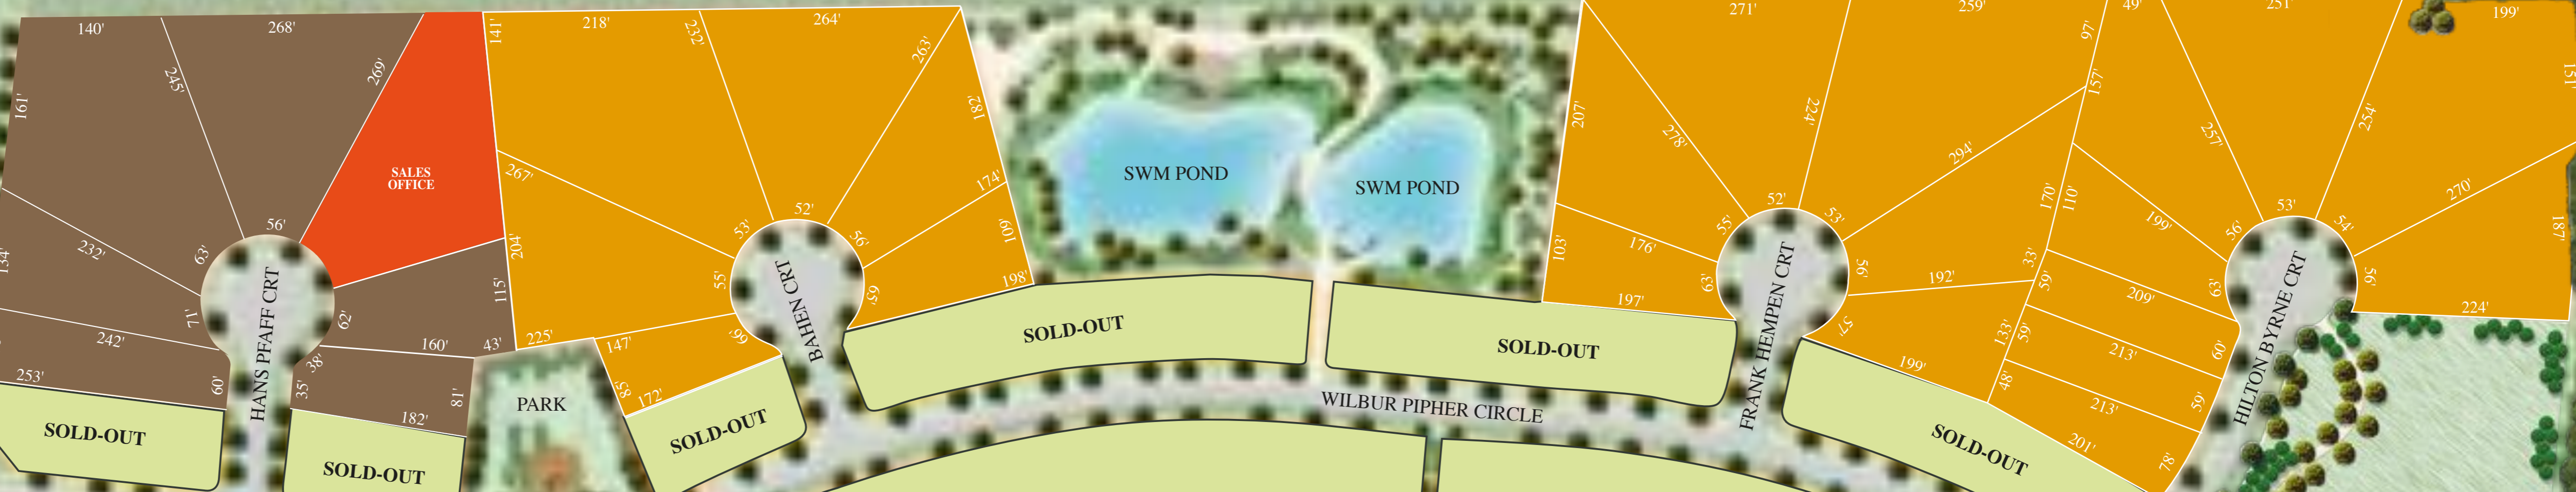

TO MULOCK DRIVE

LESLIE STREET

WILBUR PIPHER CIRCLE

SHERMAN BROCK CIRCLE

ERNEST COUSINS CIRCLE

GORING CIRCLE

MEMORIAL CIRCLE

HARDEN TRAIL

GRAINGER TRAIL

WARBY TRAIL

WARBY TRAIL

RALSTON CRESCENT

RALSTON CRESCENT

SHERMAN BROCK CIRCLE

ERNEST COUSINS CIRCLE

GORING CIRCLE

MEMORIAL CIRCLE

MEMORIAL CIRCLE

VETERANS WAY

SHERMAN BROCK CIRCLE

BLACKHALL CRESCENT

BLACKHALL CRESCENT

EXISTING RESIDENTIAL

EXISTING RESIDENTIAL

SWM POND

SWM POND

SWM POND

PROPOSED PUBLIC ELEMENTARY SCHOOL

PARK

PARK

FUTURE COMMERCIAL

MEE PLACE