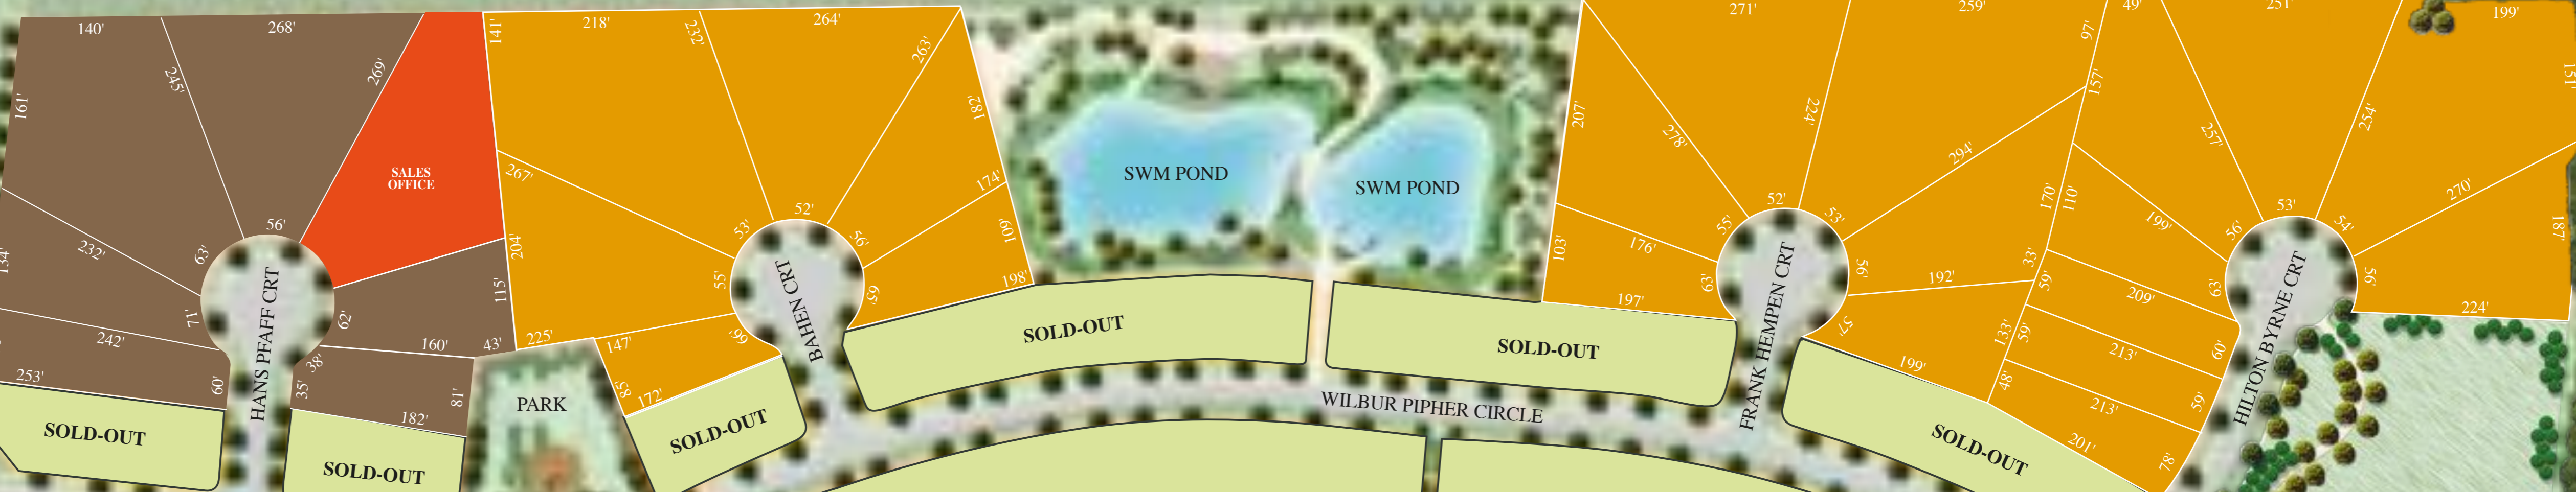

SWM POND

SWM POND

SWM POND

PROPOSED PUBLIC ELEMENTARY SCHOOL

PARK

PARK

FUTURE COMMERCIAL

MEE PLACE

WILBUR PIPHER CIRCLE

SHERMAN BROCK CIRCLE

ERNEST COUSINS CIRCLE

GORING CIRCLE

MEMORIAL CIRCLE

HARDEN TRAIL

GRAINGER TRAIL

WARBY TRAIL

WARBY TRAIL

RALSTON CRESCENT

RALSTON CRESCENT

SHERMAN BROCK CIRCLE

ERNEST COUSINS CIRCLE

GORING CIRCLE

MEMORIAL CIRCLE

MEMORIAL CIRCLE